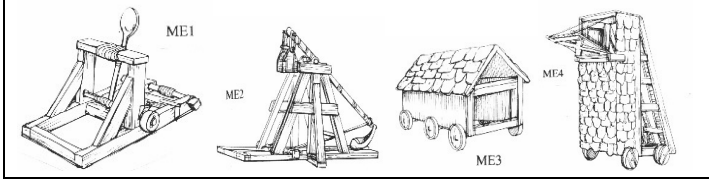

MEDIEVAL SIEGE EQUIPMENT

ME1	Mangonel	$8.99
ME2	Large Trebuchet	$20.99
ME3	Penthouse/Cat	$12.99
ME4	Siege Tower	$25.99
ME5	Wheeled Manlet x 3	$7.99
ME6	Ram Conversion for ME3	$4.99
ME7	8 Different Scrofulous Peasants (Siege Engine crew)	$4.99
ME8	Bombard & Gabion Defences & Trapdoor	$8.99

SCENICS

SC1	Palm tree (2 Trunk Sizes)	$3.99
SC2	Palm Tree (Small)	$3.99
SC3	50mm Brick Wall x 2	$3.99
SC4	50mm Post & Rail Fence x 4 & 1 End Post	$3.99
SC4a	100mm Post & Rail Fence x 2 & 1 End Post	$3.99
SC5	Wooden Gate & Posts x 2	$3.99
SC5a	Wooden Gate & Posts x 2 (1 piece casting)	$3.99
SC6	Finger Signpost x 2	$3.99
SC7	Stone Monument & Wooden Calvary	$3.99
SC8	Five Different Gravestones x 2	$3.99
SC9	Stone Trough, Pump & Wooden Trough	$3.99
SC10	Ornamental Gatepost x 2	$3.99
SC11	Wooden Gate & Stone Post x 2	$3.99
SC11a	Same as SC11 but as 1 piece casting x 2	$3.99
SC12	50mm Stone Wall x 2	$3.99
SC13	Stone Wall Corner & End Pieces x 2	$3.99
SC15	Gibbet	$3.99
SC15a	Gibbet with Loose Trapdoor & Unfortunate	$3.99
SC16	Pillory & Stocks	$3.99
SC18	Well, Stone Wall Surround & Bucket Winder	$3.99
SC19	Gallows	$3.99
SC19a	Gallows with Unfortunate	$3.99
SC22	Village Fountain	$3.99
SC23	Lightning Blasted Tree Trunk & Tree Stump	$3.99

Highlanders

HL1	Officer/Chieftain & Piper Standing x 3 each Standard bearer Running x 2	$4.49
HL3	Front Rank Man Firing Musket x 8	$4.49
HL4	Front Rank Man at Ready with Musket x 8	$4.49
HL5	Front Rank Man Attacking with Sword x 8	$4.49
HL6	Swordsman Advancing in Shirt x 8	$4.49
HL7	Humble Running with Polearm x 8	$4.49
HL8	Humble Slashing with Lochaber Axe x 8	$4.49
HL9	Humble at Ready with Polearm x 8	$4.49
HL10	Humble, Polearm, Wrapped in Plaid x 8	$4.49
HL11	Humble Firing Longbow x 8	$4.49
HL12	2-Handed Swordsman Cutting, Shirt & Trews x 8	$4.49

LEAGUE OF AUGSBURG